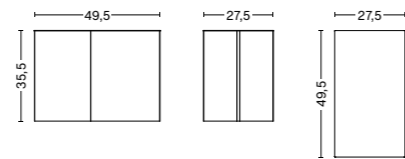

Slit Talbe High | White powder coated

MATERIALS

TABLE
 Powder coated steel. Mirror and Brass are crafted in high-gloss polished stainless steel. Brass is plated with a brass colour

DIMENSIONS

SLIT TABLE ROUND
 Diameter 45 cm
 Height 35,5 cm
 Weight 7,4 kg

SLIT TABLE ROUND HIGH
 Diameter 35 cm
 Height 47 cm
 Weight 6,65 kg

SLIT TABLE ROUND XL
 Diameter 65 cm
 Height 35,5 cm
 Weight 11,7 kg

SLIT TABLE OBLONG
 Diameter 49,5 cm
 Height 27,5 cm
 Weight 8 kg

COLOUR & FINISH