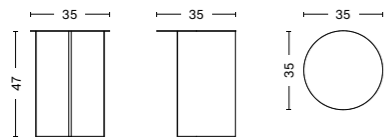

Slit Talbe High | White powder coated

MATERIALS

TABLE
 Powder coated steel. Mirror and Brass are crafted in high-gloss polished stainless steel. Brass is plated with a brass colour

DIMENSIONS

SLIT TABLE ROUND
 Diameter 45 cm
 Height 35,5 cm
 Weight 7,4 kg

SLIT TABLE ROUND HIGH
 Diameter 35 cm
 Height 47 cm
 Weight 6,65 kg

SLIT TABLE ROUND XL
 Diameter 65 cm
 Height 35,5 cm
 Weight 11,7 kg

SLIT TABLE OBLONG
 Diameter 49,5 cm
 Height 27,5 cm
 Weight 8 kg

COLOUR & FINISH