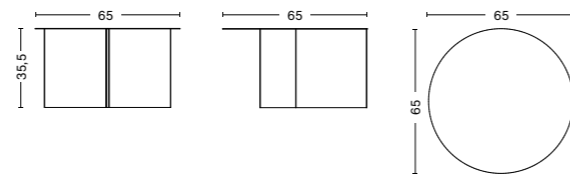

Slit Talbe High | White powder coated

MATERIALS

TABLE
 Powder coated steel. Mirror and Brass are crafted in high-gloss polished stainless steel. Brass is plated with a brass colour

DIMENSIONS

SLIT TABLE ROUND
 Diameter 45 cm
 Height 35,5 cm
 Weight 7,4 kg

SLIT TABLE ROUND HIGH
 Diameter 35 cm
 Height 47 cm
 Weight 6,65 kg

SLIT TABLE ROUND XL
 Diameter 65 cm
 Height 35,5 cm
 Weight 11,7 kg

SLIT TABLE OBLONG
 Diameter 49,5 cm
 Height 27,5 cm
 Weight 8 kg

COLOUR & FINISH