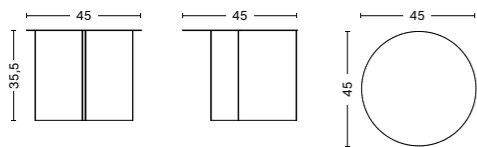

Slit Table High | Light yellow powder coated

Slit Table | Mirror polished

Slit Talbe Round | Black powder coated
Slit Table High | Mirror polished

Slit Talbe Round | Light yellow powder coated

Slit Table High | Mirror polished

Slit Talbe High | White powder coated

MATERIALS

TABLE
 Powder coated steel. Mirror and Brass are crafted in high-gloss polished stainless steel. Brass is plated with a brass colour

DIMENSIONS

SLIT TABLE ROUND
 Diameter 45 cm
 Height 35,5 cm
 Weight 7,4 kg

SLIT TABLE ROUND HIGH
 Diameter 35 cm
 Height 47 cm
 Weight 6,65 kg

SLIT TABLE ROUND XL
 Diameter 65 cm
 Height 35,5 cm
 Weight 11,7 kg

SLIT TABLE OBLONG
 Diameter 49,5 cm
 Height 27,5 cm
 Weight 8 kg

COLOUR & FINISH