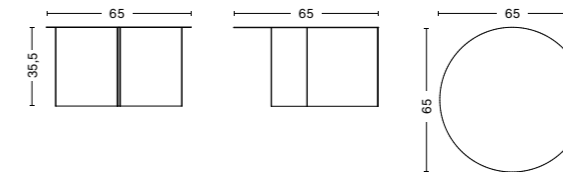

DIMENSIONS

SLIT TABLE WOOD ROUND
 Diameter 45 cm
 Height 35,5 cm
 Weight 7,4 kg

SLIT TABLE WOOD ROUND XL
 Diameter 65 cm
 Height 35,5 cm
 Weight 11,7 kg

SLIT TABLE WOOD ROUND HIGH
 Diameter 35 cm
 Height 47 cm
 Weight 6,6 kg

SLIT TABLE WOOD OBLONG
 Length 49,5 cm
 Width 27,5 cm
 Height 35,5 cm
 Weight 8 kg

PRODUCT INFORMATION

DESIGN YEAR
2022

COUNTRY OF ORIGIN
Latvia

WARRANTY
HAY provides a 10-year product warranty. Please contact the HAY sales team for further information about the warranty terms and conditions.