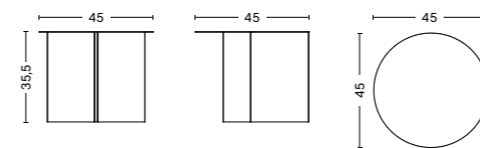

DIMENSIONS

SLIT TABLE WOOD ROUND
 Diameter 45 cm
 Height 35,5 cm
 Weight 7,4 kg

SLIT TABLE WOOD ROUND XL
 Diameter 65 cm
 Height 35,5 cm
 Weight 11,7 kg

SLIT TABLE WOOD ROUND HIGH
 Diameter 35 cm
 Height 47 cm
 Weight 6,6 kg

SLIT TABLE WOOD OBLONG
 Length 49,5 cm
 Width 27,5 cm
 Height 35,5 cm
 Weight 8 kg

PRODUCT INFORMATION

DESIGN YEAR
2022

COUNTRY OF ORIGIN
Latvia

WARRANTY
HAY provides a 10-year product warranty. Please contact the HAY sales team for further information about the warranty terms and conditions.