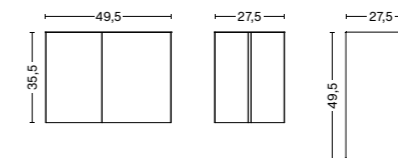

DIMENSIONS

SLIT TABLE WOOD ROUND
 Diameter 45 cm
 Height 35,5 cm
 Weight 7,4 kg

SLIT TABLE WOOD ROUND XL
 Diameter 65 cm
 Height 35,5 cm
 Weight 11,7 kg

SLIT TABLE WOOD ROUND HIGH
 Diameter 35 cm
 Height 47 cm
 Weight 6,6 kg

SLIT TABLE WOOD OBLONG
 Length 49,5 cm
 Width 27,5 cm
 Height 35,5 cm
 Weight 8 kg

PRODUCT INFORMATION

DESIGN YEAR
2022

COUNTRY OF ORIGIN
Latvia

WARRANTY
HAY provides a 10-year product warranty. Please contact the HAY sales team for further information about the warranty terms and conditions.