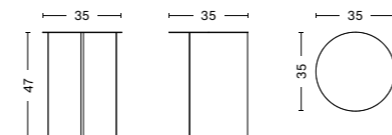

DIMENSIONS

SLIT TABLE WOOD ROUND
 Diameter 45 cm
 Height 35,5 cm
 Weight 7,4 kg

SLIT TABLE WOOD ROUND XL
 Diameter 65 cm
 Height 35,5 cm
 Weight 11,7 kg

SLIT TABLE WOOD ROUND HIGH
 Diameter 35 cm
 Height 47 cm
 Weight 6,6 kg

SLIT TABLE WOOD OBLONG
 Length 49,5 cm
 Width 27,5 cm
 Height 35,5 cm
 Weight 8 kg

PRODUCT INFORMATION

DESIGN YEAR
2022

COUNTRY OF ORIGIN
Latvia

WARRANTY
HAY provides a 10-year product warranty. Please contact the HAY sales team for further information about the warranty terms and conditions.