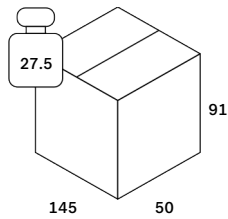

[Assembly Instructions](#)

[Care Instruction - Varnished Wood](#)

[Line Drawing](#)

Finishing

Whole Surface	
Type	Water-based varnish
Color	Teak Dark Brown
Swatch	MAR-101023

Dimensions

General Dimensions	
Width (cm)	140
Depth (cm)	42
Height (cm)	78
Net weight (kg)	13.0

Collection	Polished Imperfect
Category	Occasional Tables / Consoles
Environment	Indoor
Intrastat code	9403601000
Main material	Teak
Material origin	Indonesia
Wood species	Tectona grandis

PI console - varnished teak - dark brown - 6 legs 140/42/78

11569

Packaging

Packaging General	
Packaging with outer crate	No
Packaging with inner pallet	No
Carton box density (burst strength)	275 lbs per square inch

Packaging Material Details				
Material	Weight (gram)	Percentage	Recycled	Recyclable
PE	65	Less than 1%	No	Yes
LDPE	164	1%	No	Yes
CARTON/PAPER	13,571	99%	No	Yes

Packaging Details

Pack length (cm)	145	Vol (m3)	0.65975
Pack width (cm)	50	GW (kg)	27.5
Pack thickness (cm)	91	EAN	5404023621740

PI console - varnished teak - dark brown - 6 legs 140/42/78

11569

Test, Label and Certificates