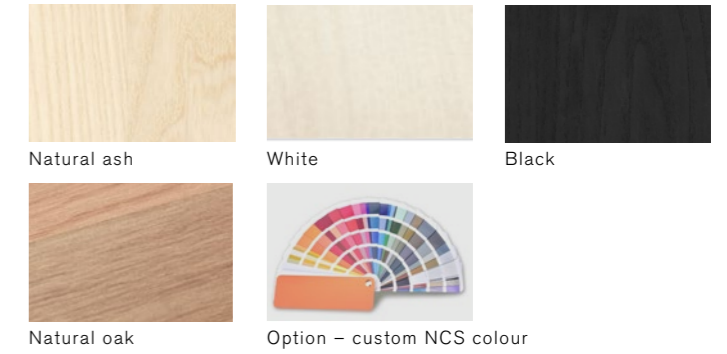

Approved according to Möbelfakta

SOUND TESTS

SS-EN ISO 354:2003 evaluated according to SS 25269

STANDARD COLOUR

POST

STANDARD FABRICS

We offer a variety of standard fabrics, each with unique characteristics to suit your needs. For a complete overview of the standard fabric options available for this product, please visit Zilenzio.com.