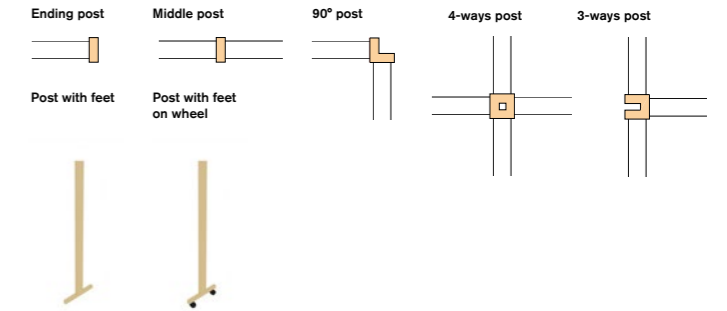

Kyoto

Floor screen

As its name suggests, Kyoto's inspiration comes from the land of quiet contemplation, particularly the beauty of its tearooms. In these special places, the construction of the architecture and clarity of line and form are gently harmonious. Nothing is superfluous, everything serves a clear function without getting in the way of personal interaction.

Kyoto's partitions for swedish brand Zilenzio are available in three frame sizes, with two floor drop heights and one width. Frames are in ash.

KYOTO Floor screen

Drop from the floor 100 mm (3.9")   Drop from the floor 300 mm (11.8")

11-0613-1 600 x 1300 23.6" x 51.2"	11-0616-1 600 x 1650 23.6" x 65"	11-0619-1 600 x 1900 23.6" x 74.8"	11-0613-3 600 x 1300 23.6" x 51.2"	11-0616-3 600 x 1650 23.6" x 65"	11-0619-3 600 x 1900 23.6" x 74.8"

DIMENSIONS

Width:	600, 800, 1000, 1220, 1420, 1620 mm	23.6, 31.5, 39.4, 48, 55.9, 63.8"
Height:	1300, 1650, 1900 mm	51.2", 65", 74.8"
Acoustic Panel thickness:	50 mm	2"
Post thickness	80x29 mm	3.2x1.1"
Hanger	430x72x97mm	16.9x2.8x3.8
Whiteboards		
Width	550, 950, 1550 mm	21.6, 37.4, 61
Height	1300 mm	51.2
Foot	410x30x35 mm	16.1x1.2x1.3"

DESIGN

A massive frame with stone wool filling and external cover of fabric.

NOTE! Kyoto cannot be set in a straight line. Max 4 in a row, otherwise feet must be used.

DESIGNER

Note Design Studio

ENVIRONMENT AND QUALITY

Approved according to Möbelfakta

SOUND TESTS

SS-EN ISO 354:2003 evaluated according to SS 25269

STANDARD COLOUR

POST

STANDARD FABRICS

We offer a variety of standard fabrics, each with unique characteristics to suit your needs. For a complete overview of the standard fabric options available for this product, please visit Zilenzio.com.

CARE INSTRUCTIONS