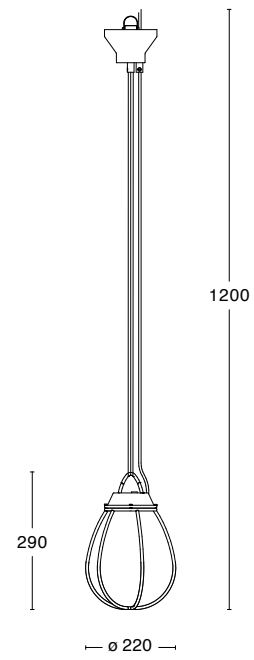

Rough Brass, Large

Specifications

TECHNICAL SPECIFICATION

Designer	Gustaf Nordenskiöld
Electrical data	Class I IP20 230V
Description	Ceiling cup and basket in rough brass. Opaque blown glass is formed into basket construction. Coloured rope suspension. Golden textile cord
Connection	1,3 m gold textile cable. Ceiling plug not included
Mounting	Hook in ceiling
Lightsource	Large: 1 x Integrated LED 2700K 6W 500lm CRI>90 (Included)
Weight	5 kg
Volume	0.09 m ³
Note	Produced from raw and rough surfaces. This means there are variations in color, marks and variations in the surface. The surface will develop a darker and beautiful patina over the years and this is a proof of craftsmanship and honest materials.

ARTICLE NO

	Large
35870-72-019-N	Raw brass
	Small
35871-72-019	Raw brass

Dimensions

Large

Small

For more info, visit our website