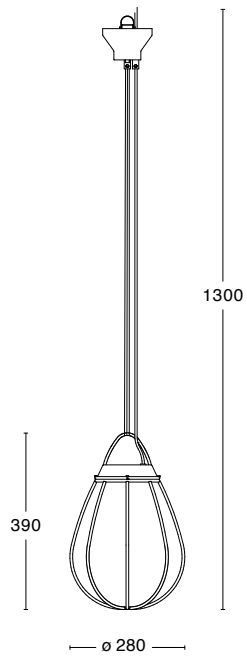

Rough Brass, Large

Specifications

TECHNICAL SPECIFICATION

Designer	Gustaf Nordenskiöld
Electrical data	Class I IP20 230V
Description	Ceiling cup and basket in rough brass. Opaque blown glass is formed into basket construction. Coloured rope suspension. Golden textile cord
Connection	1,3 m gold textile cable. Ceiling plug not included
Mounting	Hook in ceiling
Lightsource	Large: 1 x Integrated LED 2700K 6W 500lm CRI>90 (Included)
Weight	5 kg
Volume	0.09 m ³
Note	Produced from raw and rough surfaces. This means there are variations in color, marks and variations in the surface. The surface will develop a darker and beautiful patina over the years and this is a proof of craftsmanship and honest materials.

ARTICLE NO

	Large
35870-72-019-N	Raw brass
	Small
35871-72-019	Raw brass

Dimensions

Large

Small

For more info, visit our website