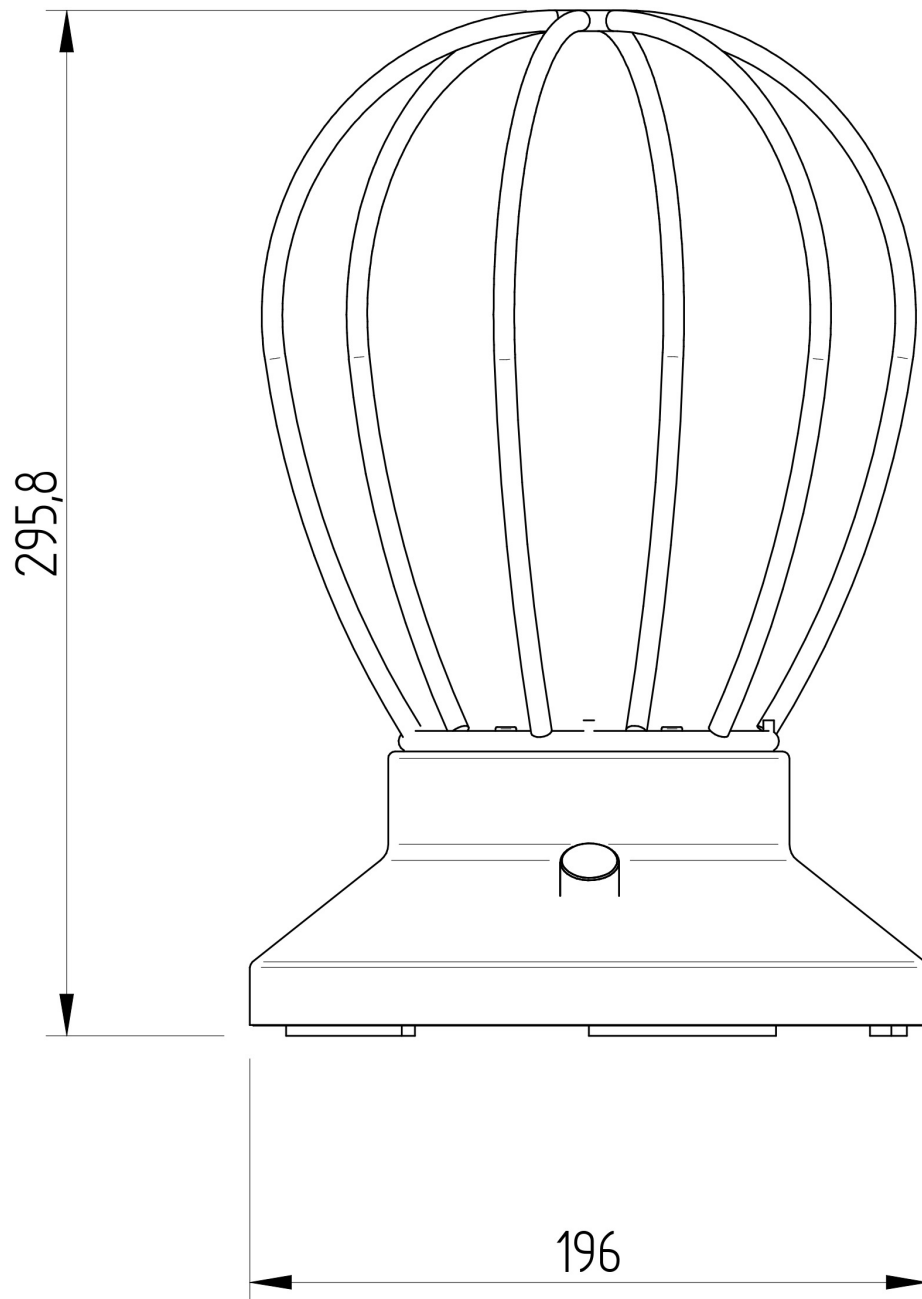

NORDHAVEN
STOCKHOLM

Hobo Lantern

Hobo Lantern is a table lamp crafted from glass and brass. It is made of opaque mouth-blown glass, shaped within a brass basket structure. The sturdy base ensures that the lamp stands firmly and securely. The dimmable light shining through the opaque white glass creates a warm and inviting atmosphere in any room. Hobo Lantern is a nomad, taking on different expressions depending on where it is pl...

Specifications

TECHNICAL SPECIFICATION

Designer	Gustaf Nordenskiöld
Electrical data	Class I IP20 230V
Description	Base i brass or white painted. Dimmer included
Connection	2,5 m textile cord plug included
Lightsource	1 x Integrated LED 2700K 6W 500lm CRI>90 (Included)
Note	Produced from raw and rough surfaces. This means there are variations in color, marks and variations in the surface. The surface will develop a darker and beautiful patina over the years and this is a proof of craftsmanship and honest materials

ARTICLE NO

38871-72-019	Brass, Raw brass
--------------	------------------

Dimensions

Pressure Turned Brass

For more info, visit our website