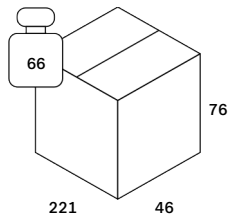

## Dimensions

General Dimensions	
Width (cm)	<b>210</b>
Depth (cm)	<b>35</b>
Height (cm)	<b>67</b>
Net weight (kg)	<b>48.0</b>

## Packaging

Packaging General	
Packaging with outer crate	No
Packaging with inner pallet	Yes
Carton box density (burst strength)	<b>275 lbs per square inch</b>

Packaging Material Details				
Material	Weight (gram)	Percentage	Recycled	Recyclable
PE	578	3%	No	Yes
LDPE	249	1%	No	Yes
CARTON/PAPER	17,173	96%	No	Yes

## Packaging Details

Pack length (cm)	<b>221</b>	Vol (m3)	<b>0.772616</b>
Pack width (cm)	<b>46</b>	GW (kg)	<b>66.0</b>
Pack thickness (cm)	<b>76</b>	EAN	<b>5404023621160</b>