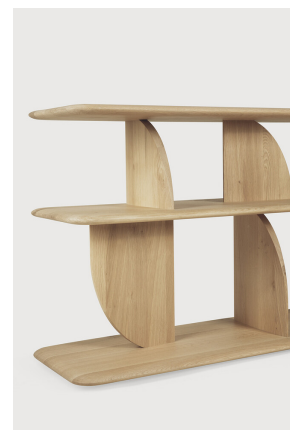

Description

In the Geometric collection, shapes intersect in unexpected ways, creating playful contrasts with light and shadow at every angle. The Geometric console offers an eye-catching addition to an entry or hallway.

Made from solid oak with a hardwax oil finish.

Designer Alain Van Havre

For Alain van Havre, inspiration is everything. Deeply connected to his environment and passionate about natural materials, he has developed an exceptional expertise for woodworking. Over the years, he has created his own visual language centred around form, a translation best described in collections such as the Bok, Graphic, Pl, and Stairs. He believes that for someone to connect with a design, it is important to bring it closer to nature. Over the past 20 years Alain has played a pivotal role in influencing the Ethnicraft designs we know and love today.

- Assembly Instructions
- Care Instruction - Oiled Oak
- Line Drawing

Collection	Geometric
Category	Occasional Tables / Consoles
Environment	Indoor
Intrastat code	9403601000
Main material	Oak
Material origin	Serbia
Wood species	Quercus robur

Finishing

Top Panel	
Type	Oil
Color	Oak Natural
Swatch	MAR-105910
Shelves	
Type	Oil
Color	Oak Natural
Swatch	MAR-105910
Other Parts	
Type	Oil
Color	Oak Natural
Swatch	MAR-105910

Dimensions

General Dimensions	
Width (cm)	210
Depth (cm)	35
Height (cm)	67
Net weight (kg)	48.0