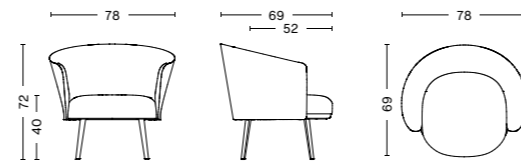

DORSO

Width 78 cm

Depth 69 cm

Height 72 cm

Seat height 40 cm

Seat depth 52 cm

Weight 15 kg

PRODUCT INFORMATION