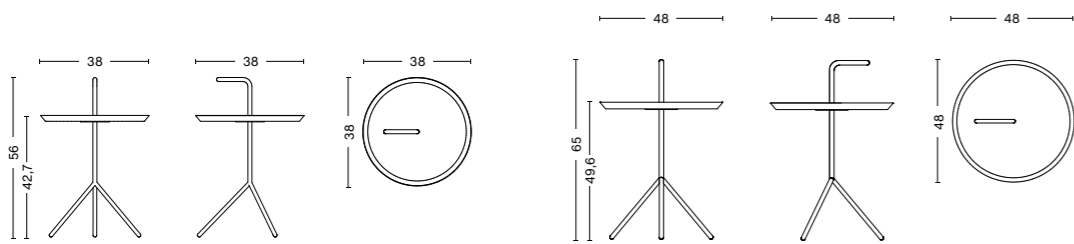

DLM
Powder coated steel

DIMENSIONS

DLM
Diameter 38 cm
Height 56 cm
Weight 2,3 kg

DLM XL
Diameter 48 cm
Height 65 cm
Weight 4,4 kg

COLOUR & FINISH

Please note that the colours are indicative

TABLE	TABLE	
	DLM	DLM XL
COLOUR		
White steel Texture		
Black steel Texture		
Grey steel Texture		
Sun yellow steel Texture		
Toffee steel Texture		
Deep blue steel High gloss		
Cherry red steel High gloss		