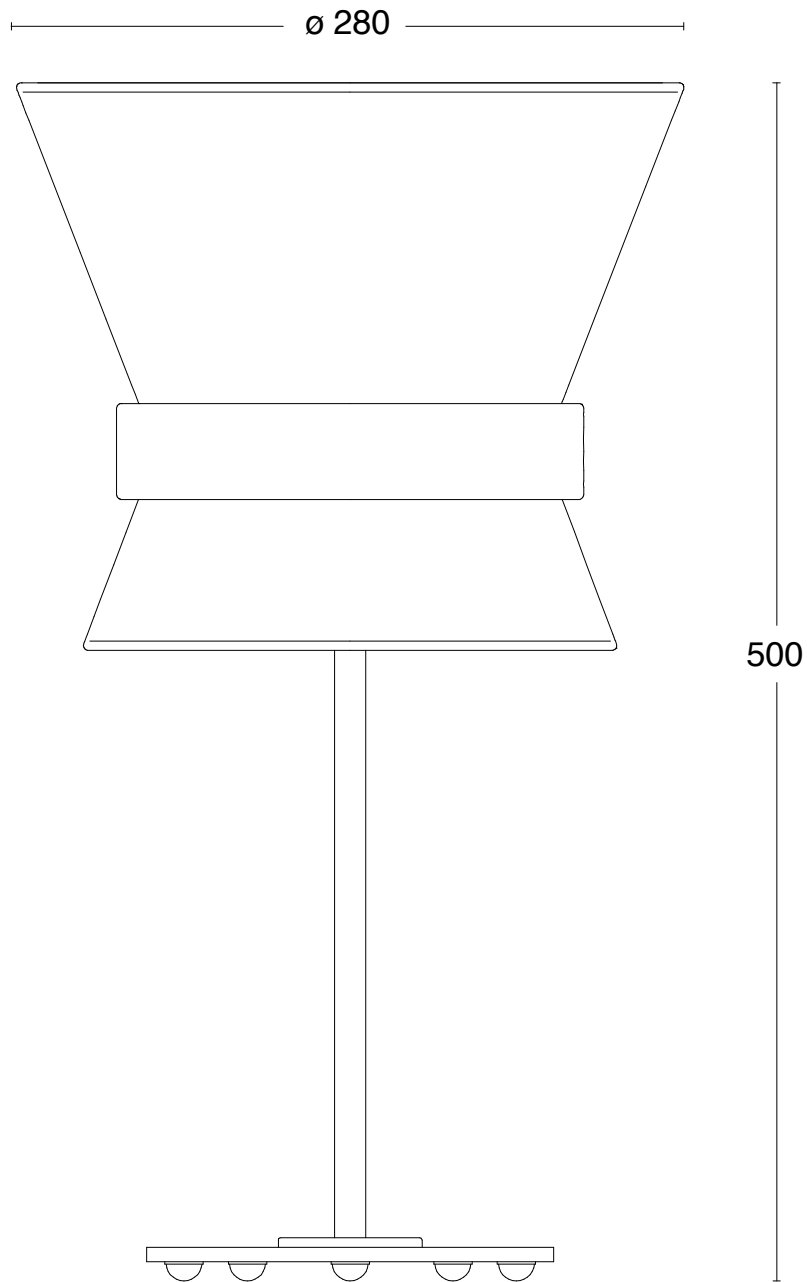

Dimensions

Black Painted Frame

For more info, visit our website