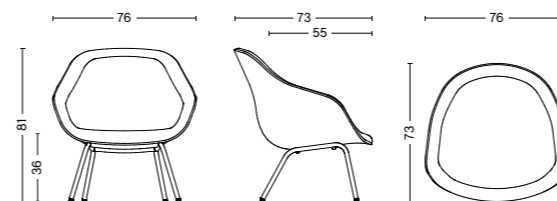

AAL 87
Width 76 cm
Depth 73 cm
Height 81 cm
Seat height 36 cm
Seat depth 55 cm
Weight 13,3 kg

AAL 87 SOFT
Width 76 cm
Depth 73 cm
Height 81 cm
Seat height 36 cm
Seat depth 55 cm
Weight 13,3 kg

PRODUCT INFORMATION