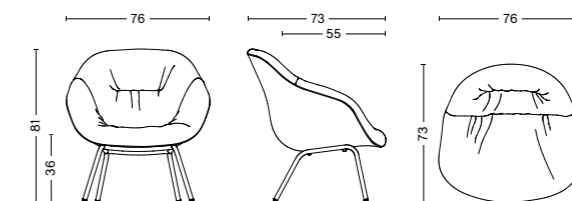

AAL 87
Width 76 cm
Depth 73 cm
Height 81 cm
Seat height 36 cm
Seat depth 55 cm
Weight 13,3 kg

AAL 87 SOFT
Width 76 cm
Depth 73 cm
Height 81 cm
Seat height 36 cm
Seat depth 55 cm
Weight 13,3 kg

PRODUCT INFORMATION