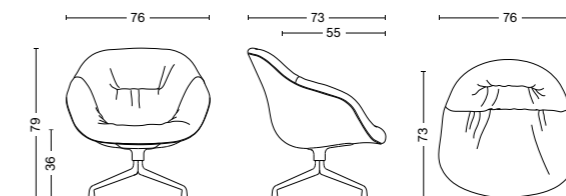

DIMENSIONS

AAL 81
Width 76 cm
Depth 73 cm
Height 79 cm
Seat height 36 cm
Seat depth 55 cm
Weight 19,7 kg

AAL 81 SOFT
Width 76 cm
Depth 73 cm
Height 79 cm
Seat height 36 cm
Seat depth 55 cm
Weight 19,7 kg