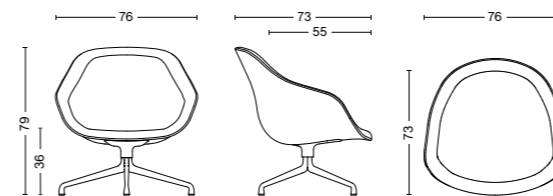

DIMENSIONS

AAL 81
Width 76 cm
Depth 73 cm
Height 79 cm
Seat height 36 cm
Seat depth 55 cm
Weight 19,7 kg

AAL 81 SOFT
Width 76 cm
Depth 73 cm
Height 79 cm
Seat height 36 cm
Seat depth 55 cm
Weight 19,7 kg