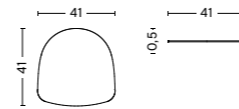

MATERIALS

FOAM
3 mm polyurethane foam

BACKING
Anti-slip backside

OPTIONS
CMHR foam (fire retardant)

DIMENSIONS

Width 41 cm
Depth 41 cm
Height 0,5 cm

FABRIC COLOURS

Please note that the colours are indicative