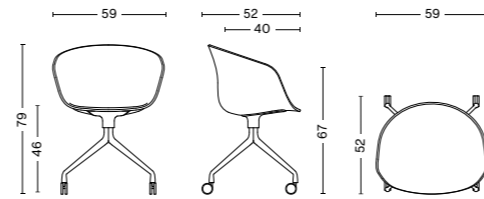

Hee Welling

AAC 24 | Black shell | Black powder coated steel base

DIMENSIONS

AAC 24
 Width 59 cm
 Depth 52 cm
 Height 59 cm
 Seat height 46 cm
 Seat depth 40 cm
 Weight 9,6 kg

MATERIALS

SHELL

Injection moulded solid-coloured polypropylene shell without armrest.
 Made from 100% post-consumer recycled PP