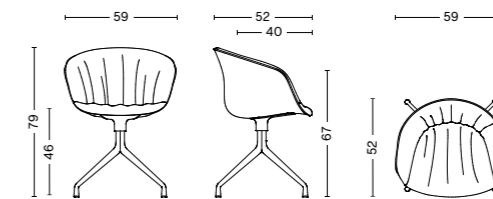

Polished
aluminium

DIMENSIONS

AAC 21
Width 59 cm
Depth 52 cm
Height 79 cm
Seat height 46 cm
Seat depth 40 cm
Weight 9,2 kg

AAC 21 SOFT
Width 59 cm
Depth 52 cm
Height 79 cm
Seat height 46 cm
Seat depth 40 cm
Weight 9,2 kg