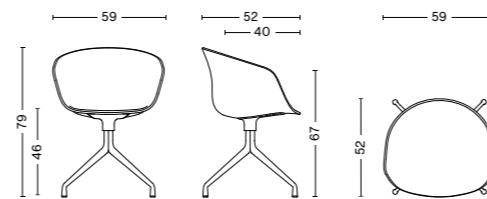

Polished
aluminium

DIMENSIONS

AAC 21
Width 59 cm
Depth 52 cm
Height 79 cm
Seat height 46 cm
Seat depth 40 cm
Weight 9,2 kg

AAC 21 SOFT
Width 59 cm
Depth 52 cm
Height 79 cm
Seat height 46 cm
Seat depth 40 cm
Weight 9,2 kg