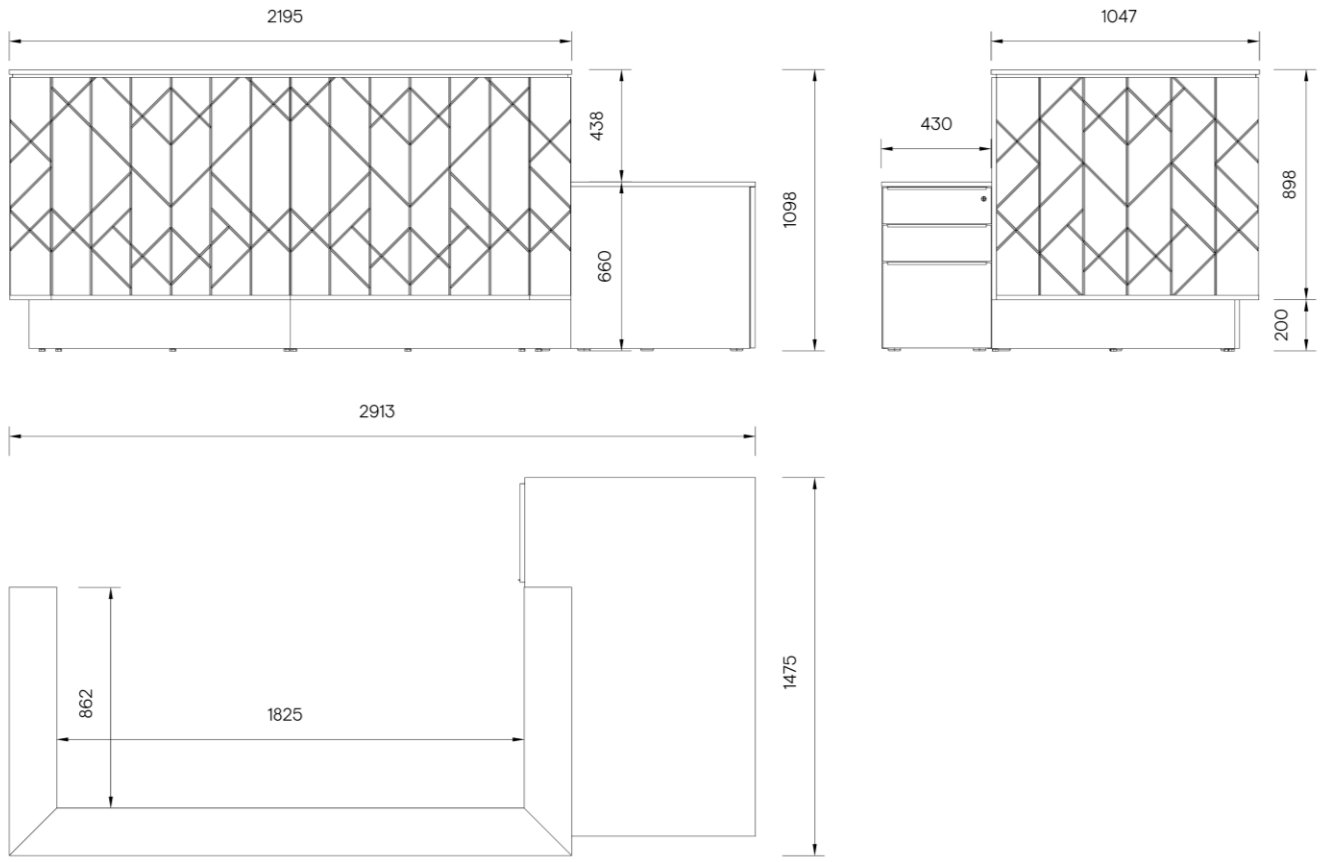

PET reception with cabinet and drawers

Reference code: CM-059

Materials

- Melamine
- Veneer
- HPL
- PET

Dimensions

- 2913x1475, H=1098mm

More possibilities

- Custom finishes and dimensions are available upon request.