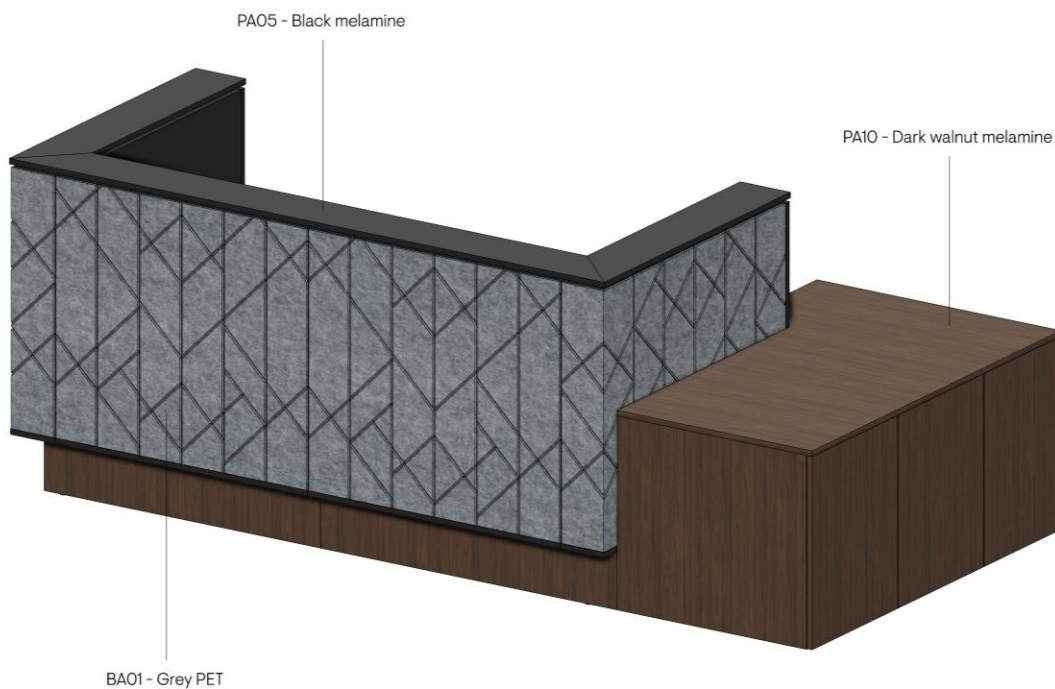

PET reception with cabinet and drawers

Reference code: CM-059

Materials

- Melamine
- Veneer
- HPL
- PET

Dimensions

- 2913x1475, H=1098mm

More possibilities

- Custom finishes and dimensions are available upon request.