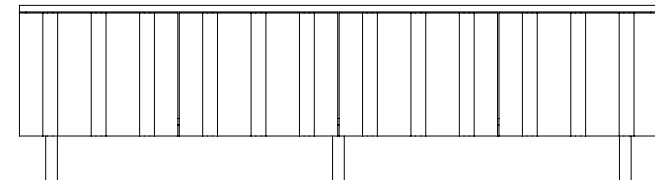

COLLECTION OVERVIEW

Rib Cabinet High
H: 166,5 x W: 70 x D: 43 cm

Rib Sideboard
H: 86.5 x W: 45 x L: 159 cm

Rib Cabinet
H: 96.5 x W: 45 x L: 98.5 cm

Rib Dresser w. 4 Drawers
H: 104.6 x W: 80 x D: 45 cm

Rib Wall Cabinet
H: 73 x W: 40 x D: 23 cm

Rib Bedside Table
H: 52 x W: 42 x D: 40

Rib Sideboard Low Hybrid
H: 44 x W: 120 x D: 38

Rib Sideboard Low
H: 48 x W: 175 x D: 45 cm

PRODUCT FACTS

Description

Rib is a timeless and elegant storage solution available in either lacquered oak veneer or painted and lacquered oak veneer. The design has trapeze-shaped solid oak slats, which create a visual break in the uniform surface of the front and add depth and dynamics. Rib has removable shelves that can be adjusted in height, giving the possibility to store any object or belongings.