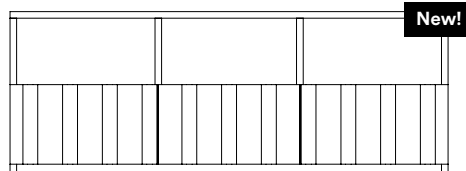

COLLECTION OVERVIEW

Rib Cabinet High
H: 166,5 x W: 70 x D: 43 cm

Rib Sideboard
H: 86.5 x W: 45 x L: 159 cm

Rib Cabinet
H: 96.5 x W: 45 x L: 98.5 cm

Rib Dresser w. 4 Drawers
H: 104.6 x W: 80 x D: 45 cm

Rib Wall Cabinet
H: 73 x W: 40 x D: 23 cm

Rib Bedside Table
H: 52 x W: 42 x D: 40

Rib Sideboard Low Hybrid
H: 44 x W: 120 x D: 38

Rib Sideboard Low
H: 48 x W: 175 x D: 45 cm

PRODUCT FACTS

Description

Rib is a timeless and elegant storage solution available in either lacquered oak veneer or painted and lacquered oak veneer. The design has trapeze-shaped solid oak slats, which create a visual break in the uniform surface of the front and add depth and dynamics. Rib has removable shelves that can be adjusted in height, giving the possibility to store any object or belongings.