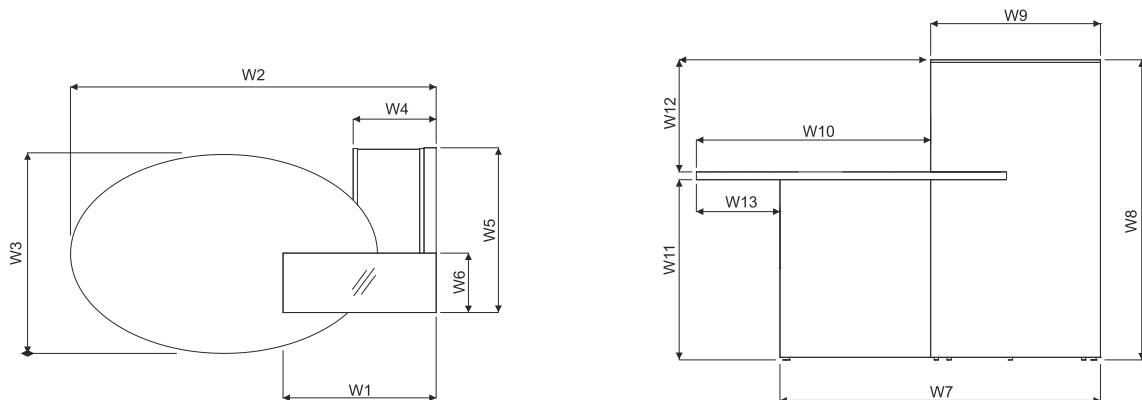

### BODY

67 WHITE PASTEL

1. **Top** - tempered frosted glass 8mm
2. **Front** - MFC 52mm
3. **Work top** - MFC 28mm, PVC edge
4. **Body** - MFC 28mm, PVC edge
5. **Body** - MFC 18mm, PVC edge
6. **Dividing storage** - MFC 18mm, PVC edge
7. **Leveling** - 10mm range

## DIMENSIONS

W1 - 650mm | W2 - 1548mm | W3 - 850mm | W4 - 352mm | W5 - 695mm | W6 - 250mm | W7 - 1230mm | W8 - 1150mm | W9 - 650mm | W10 - 900mm | W11 - 692mm | W12 - 430mm | W13 - 320mm

PRODUCT ILLUSTRATION	DIMENSIONS [mm]			INDEX SYMBOL						COMMENTS
	WIDTH	DEPTH	HEIGHT			kg	m3	pcs		