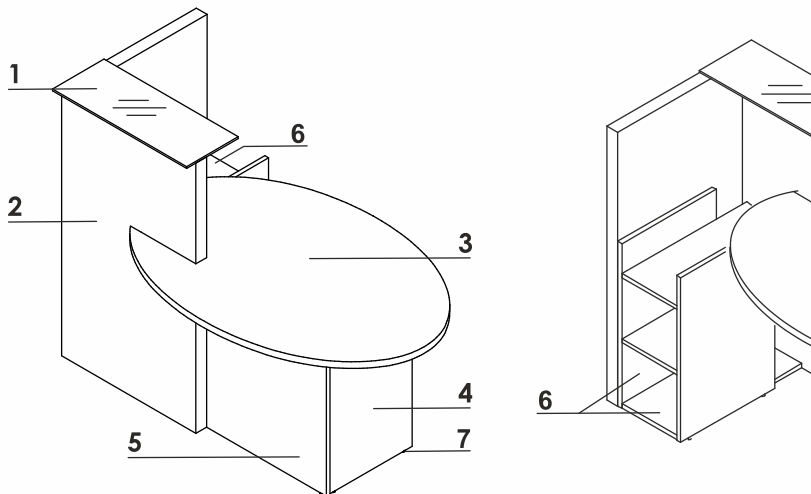

### BODY

67 WHITE PASTEL

1. **Top** - tempered frosted glass 8mm
2. **Front** - MFC 52mm
3. **Work top** - MFC 28mm, PVC edge
4. **Body** - MFC 28mm, PVC edge
5. **Body** - MFC 18mm, PVC edge
6. **Dividing storage** - MFC 18mm, PVC edge
7. **Leveling** - 10mm range

## DIMENSIONS

W1 - 650mm | W2 - 1548mm | W3 - 850mm | W4 - 352mm | W5 - 695mm | W6 - 250mm | W7 - 1230mm | W8 - 1150mm | W9 - 650mm | W10 - 900mm | W11 - 692mm | W12 - 430mm | W13 - 320mm

PRODUCT ILLUSTRATION	DIMENSIONS [mm]			INDEX SYMBOL						COMMENTS
	WIDTH	DEPTH	HEIGHT			kg	m3	pcs		