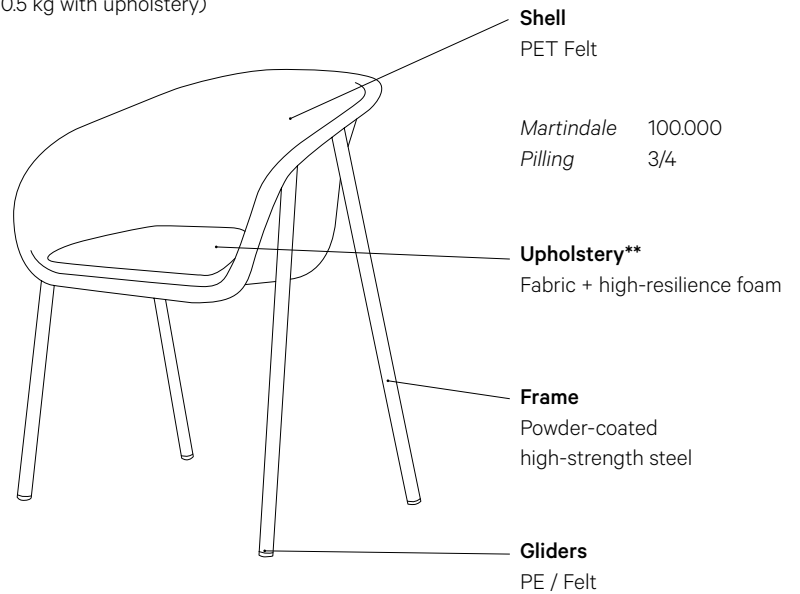

Product overview

Weight

7 kg (+0.5 kg with upholstery)

Certifications

- ANSI-BIFMA X5.1-2017 General purpose office chairs
- BS 5852:2006 Ignitability test (performed on PET Felt)
- ISO 12947-2:2016 Abrasion resistance test (performed on PET Felt)
- ISO 12945-2:2000 Pilling Martindale (performed on PET Felt)

Care & Maintenance

Due to its porous structure, PET Felt can be easily cleaned with water. To remove most stains, it is sufficient to apply a copious amount of water and let it drip through. Do not rub the PET felt surface to avoid excessive pilling. If water is not sufficient, stubborn stains can be removed with professional cleaning products like the James cleaning set.

Downloads

3D files, technical drawings and Hi-Res images are available in the Download Library at devorm.nl

Additional information

You can find further maintenance recommendations, warranty terms and corporate information in the Information bank at devorm.nl