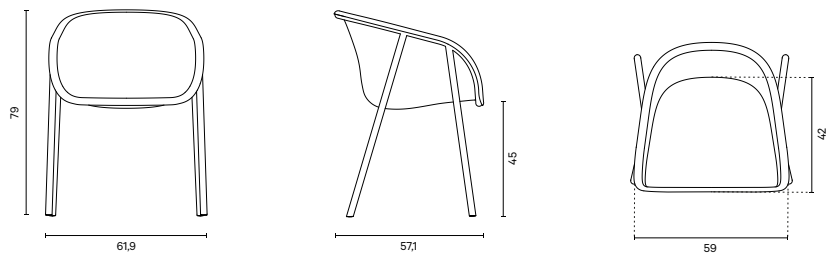

Product overview

Weight

7 kg (+0.5 kg with upholstery)

Certifications

- ANSI-BIFMA X5.1-2017 General purpose office chairs
- BS 5852:2006 Ignitability test (performed on PET Felt)
- ISO 12947-2:2016 Abrasion resistance test (performed on PET Felt)
- ISO 12945-2:2000 Pilling Martindale (performed on PET Felt)

Care & Maintenance

Due to its porous structure, PET Felt can be easily cleaned with water. To remove most stains, it is sufficient to apply a copious amount of water and let it drip through. Do not rub the PET felt surface to avoid excessive pilling. If water is not sufficient, stubborn stains can be removed with professional cleaning products like the James cleaning set.

Downloads

3D files, technical drawings and Hi-Res images are available in the Download Library at devorm.nl

Additional information

You can find further maintenance recommendations, warranty terms and corporate information in the Information bank at devorm.nl