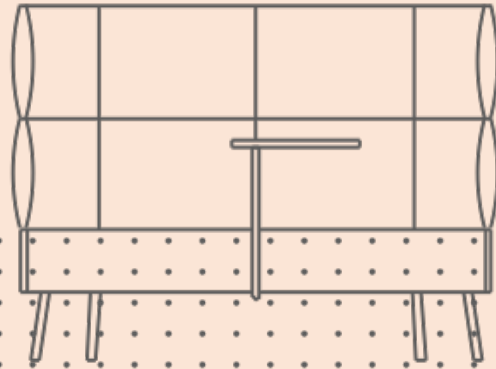

Two seater armchair is perfect for indulging in conversation with your colleagues while drinking a cup of coffee.