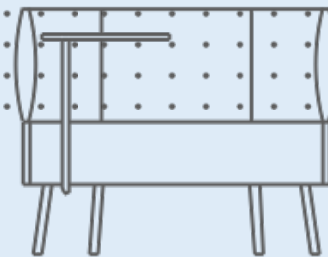

Three backrests heights of the lounge seating for different individual needs.