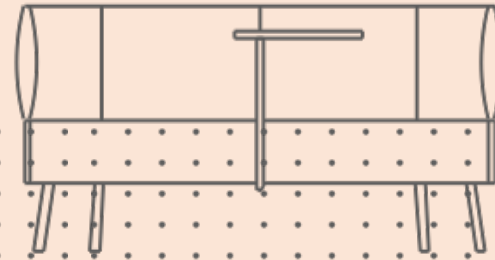

Cumulus project by Narbutas Furniture Company together with Sedes Regia.

Three backrests heights of the lounge seating for different individual needs.

Different colours of backrests and seats can be combined.

Two seater armchair is perfect for indulging in conversation with your colleagues while drinking a cup of coffee.

CUMULUS lounge seating can be combined together for different purposes:

- to divide office spaces;
- to create individual work spaces;
- to create few small meeting spots in an open office.

For your convenience the swivel table for single seater armchair can be placed on either left or right side; for two-seater armchair it can be placed in the center.

narbutas