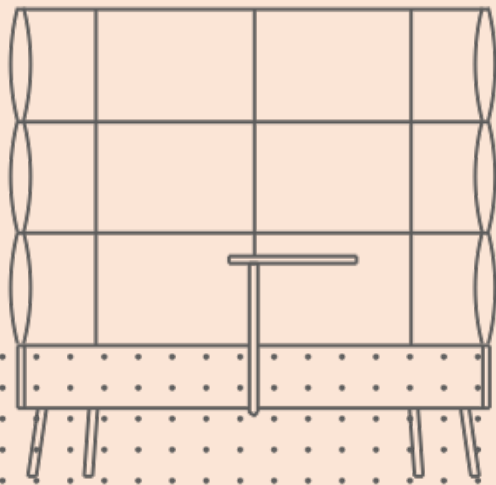

Cumulus project by Narbutas Furniture Company together with Sedes Regia.

Three backrests heights of the lounge seating for different individual needs.

Different colours of backrests and seats can be combined.

Two seater armchair is perfect for indulging in conversation with your colleagues while drinking a cup of coffee.

CUMULUS lounge seating can be combined together for different purposes:

- to divide office spaces;
- to create individual work spaces;
- to create few small meeting spots in an open office.

For your convenience the swivel table for single seater armchair can be placed on either left or right side; for two-seater armchair it can be placed in the center.

narbutas