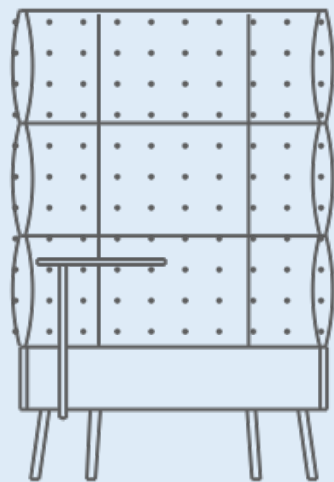

Three backrests heights of the lounge seating for different individual needs.