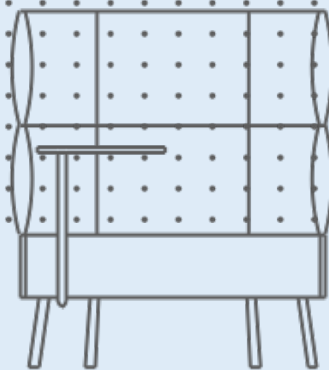

Three backrests heights of the lounge seating for different individual needs.