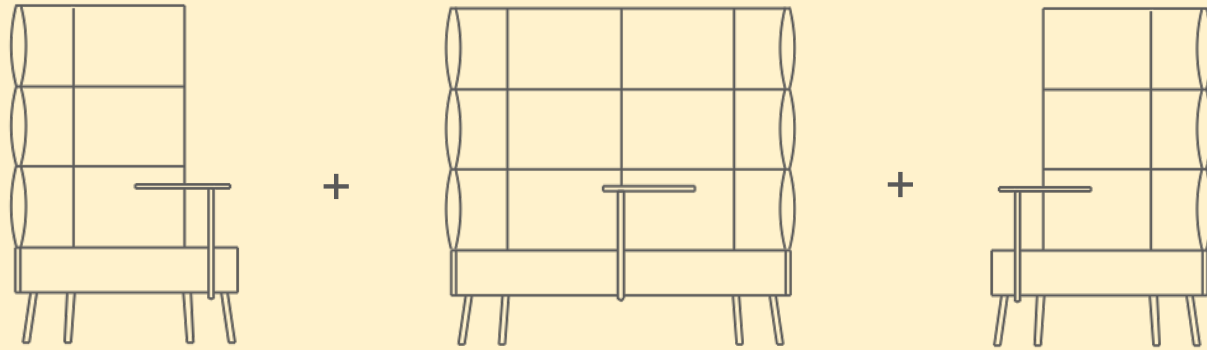

Cumulus project by Narbutas Furniture Company together with Sedes Regia.

Three backrests heights of the lounge seating for different individual needs.

Different colours of backrests and seats can be combined.

Two seater armchair is perfect for indulging in conversation with your colleagues while drinking a cup of coffee.

CUMULUS lounge seating can be combined together for different purposes:

- to divide office spaces;
- to create individual work spaces;
- to create few small meeting spots in an open office.

For your convenience the swivel table for single seater armchair can be placed on either left or right side; for two-seater armchair it can be placed in the center.

narbutas