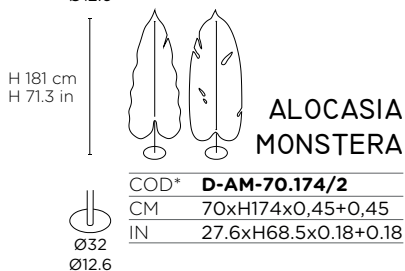

**OLEA**

<b>D-O-70.174/2</b>
70xH174x0,45+0,45
27.6xH68.5x0.18+0.18
B-SIDEDfelt

**QUERCUS**

<b>D-Q-70.174/2</b>
70xH174x0,45+0,45
27.6xH68.5x0.18+0.18
B-SIDEDfelt

H 181 cm  
H 71.3 in

**(NEW!)  
ALOCASIA**

<b>D-C-70.174/2</b>
70xH174x0,45+0,45
27.6xH68.5x0.18+0.18
B-SIDEDfelt

**(NEW!)  
MONSTERA**

<b>D-M-70.174/2</b>
70xH174x0,45+0,45
27.6xH68.5x0.18+0.18
B-SIDEDfelt

H 181 cm  
H 71.3 in

**(NEW!)  
ALOCASIA XL**

COD*	<b>D-AX-80.180</b>
CM	80xH180x0,45+0,45
IN	31.5xH70.8x0.18+0.18
CO	B-SIDEDfelt

Ø32  
Ø12.6

**(NEW!)  
CALADIUM XL**

<b>D-CX-80.180</b>
80xH180x0,45+0,45
31.5xH70.8x0.18+0.18
B-SIDEDfelt

**(NEW!)  
MONSTERA XL**

<b>D-MX-80.180</b>
80xH180x0,45+0,45
31.5xH70.8x0.18+0.18
B-SIDEDfelt

Ti piacciono i colori?  
Guarda le possibili soluzioni!

Do you like colors?  
Look at the possible solutions!

ECOfelt QUARTZ ROSE 940 + PETfelt JUNGLE GREEN 31